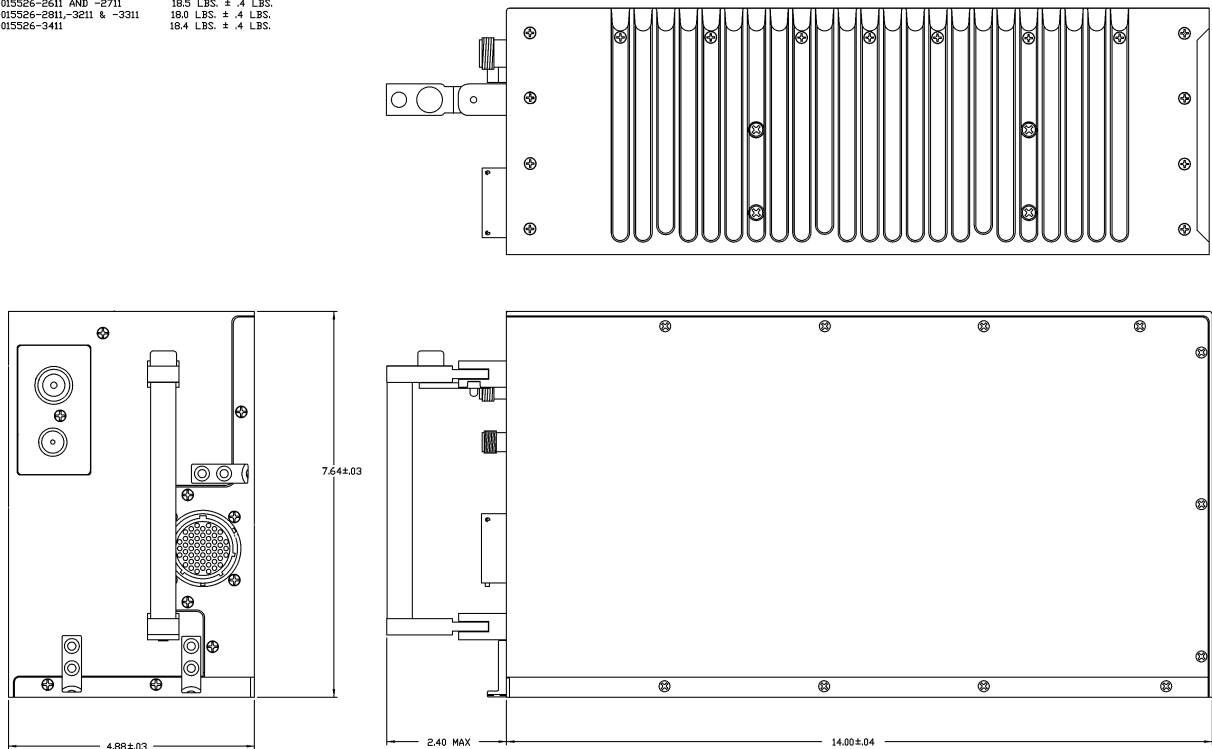

Tactical Communication Products: RT-5000 P-25 Models

The following transceiver part numbers (-0611 to -3411) must be ordered **BEFORE 6/30/2005 (cont'd):**

400-015525-2711	FM1: 29.7-960 MHz FM/AM Analog FM2a: 800 MHz, P-25 CAI, SmartZone Trunking DVI-XL Encryption
400-015525-2811	FM1: 29.7-960 MHz FM/AM Analog FM2a: VHF (136-174 MHz), P-25 CAI Multikey Encryption (DES/DES-XL/DES-OFB)
400-015525-2911	FM1: 29.7-960 MHz FM/AM Analog FM2a: VHF (136-174 MHz), P-25 CAI, SmartNet Trunking DVP-XL Encryption
400-015525-3011	FM1: 29.7-960 MHz FM/AM Analog FM2a: 800 MHz, P-25 CAI, P-25 Trunking (9600 Baud) Multikey Encryption (DES/DES-XL/DES-OFB), OTAR
400-015525-3111	FM1: 29.7-960 MHz FM/AM Analog FM2a: 800 MHz, P-25 CAI, P-25 Trunking (9600 Baud)
400-015525-3211	FM1: 29.7-960 MHz FM/AM Analog FM2a: UHF (403-470 MHz), P-25 CAI, SmartZone Trunking Multikey Encryption (DES/DES-XL/DES-OFB), OTAR
400-015525-3311	FM1: 29.7-960 MHz FM/AM Analog FM2a: VHF (136-174 MHz), P-25 CAI, SmartNet Trunking Multikey Encryption (AES/DES/DES-XL/DES-OFB), OTAR
400-015525-3411	FM1: 29.7-960 MHz FM/AM Analog FM2a: VHF (136-174 MHz), P-25 CAI, SmartNet Trunking Multikey Encryption (AES/DES/DES-XL/DES-OFB), OTAR FM2b: UHF (450-520 MHz), P-25 CAI, SmartZone Trunking Multikey Encryption (AES/DES/DES-XL/DES-OFB), OTAR

**Figure 26. RT-5000 P-25 Outline Drawing
Portions of Dwg No. 154-015526**