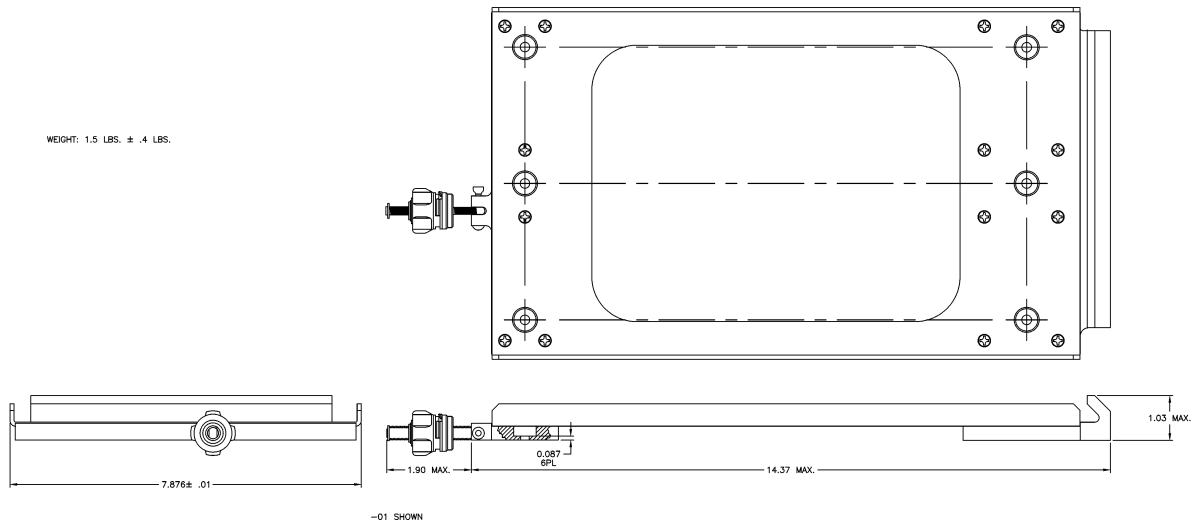

Tactical Communication Products: RT-5000 Mounting Trays

Figure 27. RT-5000 Vertical Mounting Tray
Portions of Dwg No. 154-016605
(Recommended for optimal cooling)

Figure 28. RT-5000 Horizontal Mounting Tray
Portions of Dwg No. 154-016835