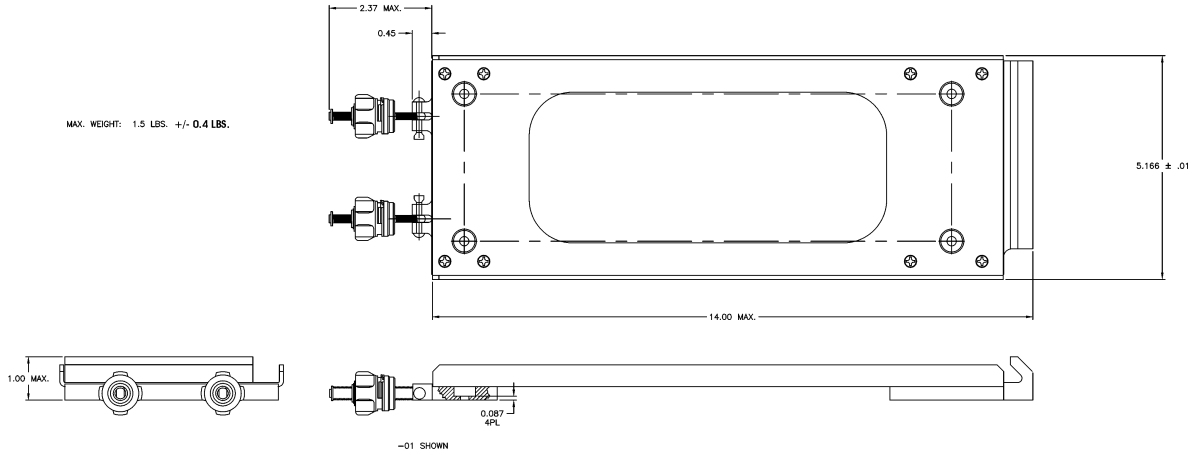

Tactical Communication Products: RT-5000 Mounting Trays

Figure 27. RT-5000 Vertical Mounting Tray
Portions of Dwg No. 154-016605
(Recommended for optimal cooling)

Figure 28. RT-5000 Horizontal Mounting Tray
Portions of Dwg No. 154-016835