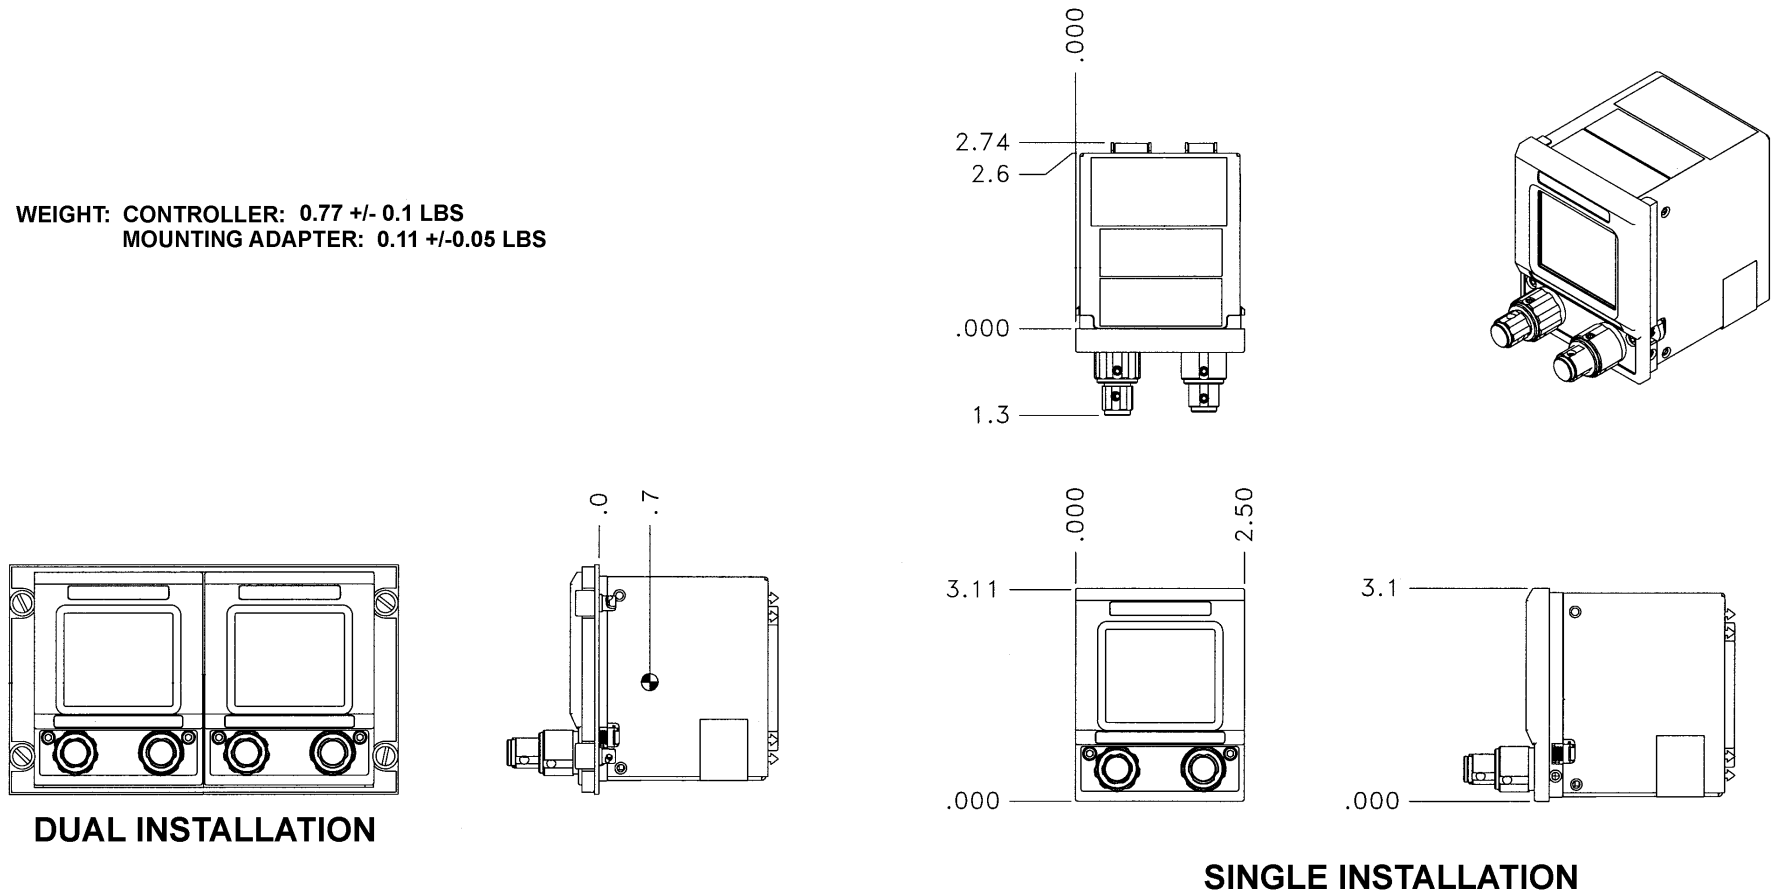

Specifications

Power Requirements (Lighting)	5.0 Vac, 5.0 Vdc & 28 Vdc
Power Consumption	280 m.amps. max.
Bezel Colors	Black & Gray
Weight	0.77 lbs. (0.35 kg)
Physical Dimensions	2.50 x 3.15 x 4.29 inches (63.5 X 80.01 X 108.97 mm)
Altitude	55,000 feet (16,764 m)
Temperature	-4°F to +158°F (-20°C to + 70°C)

FliteLine Controls – New Products

WEIGHT: CONTROLLER: 0.77 +/- 0.1 LBS
 MOUNTING ADAPTER: 0.11 +/- 0.05 LBS

Figure 1. FliteLine CD Control Display Outline Drawing
 Portions of Dwg No.154-047015